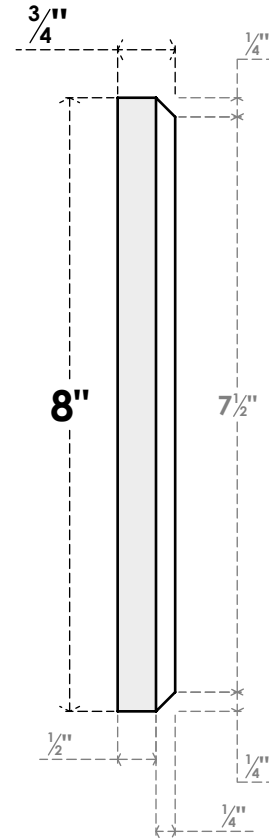

# ROSP080X080X075SDG13

8"W X 8"H X 3/4"P STANDARD SEDGWICK SPIRAL ROSETTE WITH BEVELED EDGE, ARCHITECTURAL GRADE PVC

**FRONT**

**SIDE**

EKENA MILLWORK  
2300 WEST MAIN ST.  
CLARKSVILLE, TX 75426  
TOLL FREE: 866-607-0453  
WWW.EKENAMILLWORK.COM

**NOTES**

1. INSTALLATION TO BE COMPLETED IN ACCORDANCE WITH MANUFACTURER'S SPECIFICATIONS.
2. DRAWING MAY NOT BE TO SCALE
3. THIS DRAWING IS INTENDED FOR DESIGN AND PLANNING PURPOSES ONLY.
4. ALL INFORMATION CONTAINED HEREIN WAS CURRENT AT THE TIME OF DEVELOPMENT BUT MUST BE REVIEWED AND APPROVED BY THE PRODUCT MANUFACTURER TO BE CONSIDERED ACCURATE.
5. ARCHITECTURAL GRADE PVC PRODUCTS ARE MADE FROM EXPANDED CELLULAR PVC AND COME NATURALLY WHITE BUT MAY BE PAINTED