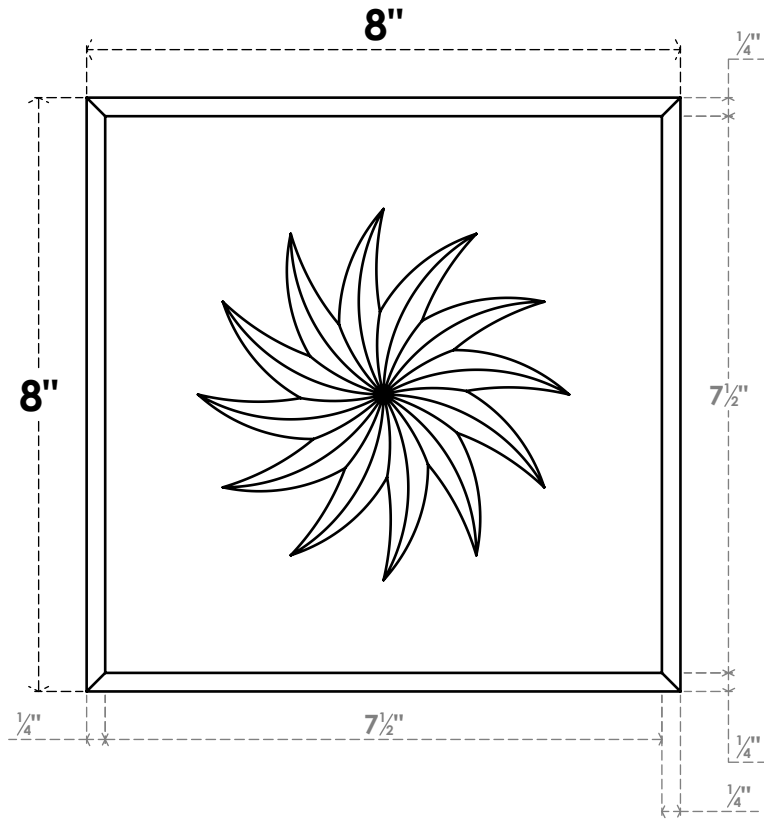

# ROSP080X080X075SDG13

8"W X 8"H X 3/4"P STANDARD SEDGWICK SPIRAL ROSETTE WITH BEVELED EDGE, ARCHITECTURAL GRADE PVC

**FRONT**

**SIDE**

EKENA MILLWORK  
2300 WEST MAIN ST.  
CLARKSVILLE, TX 75426  
TOLL FREE: 866-607-0453  
WWW.EKENAMILLWORK.COM